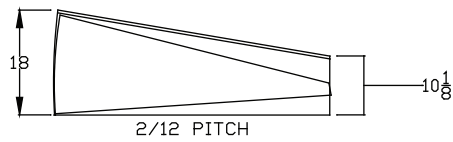

A	
B	
C	
D	
E	
F	
G	

MODULAR METAL FABRICATORS INC.

ADJUSTABLE CURB/RHEEM

SIZE	FSCM NO.	PART NO.	REV
SCALE	SHEET		