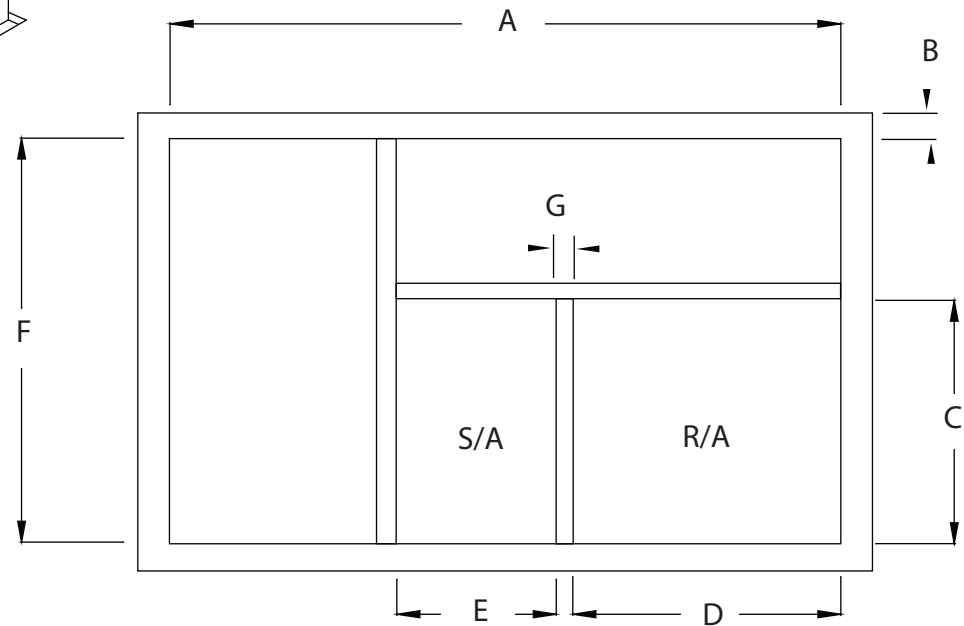

A	
B	
C	
D	
E	
F	
G	

MODULAR METAL FABRICATORS INC.

ADJUSTABLE CURB/RHEEM

SIZE	FSCM NO.	PART NO.	REV
SCALE	SHEET		